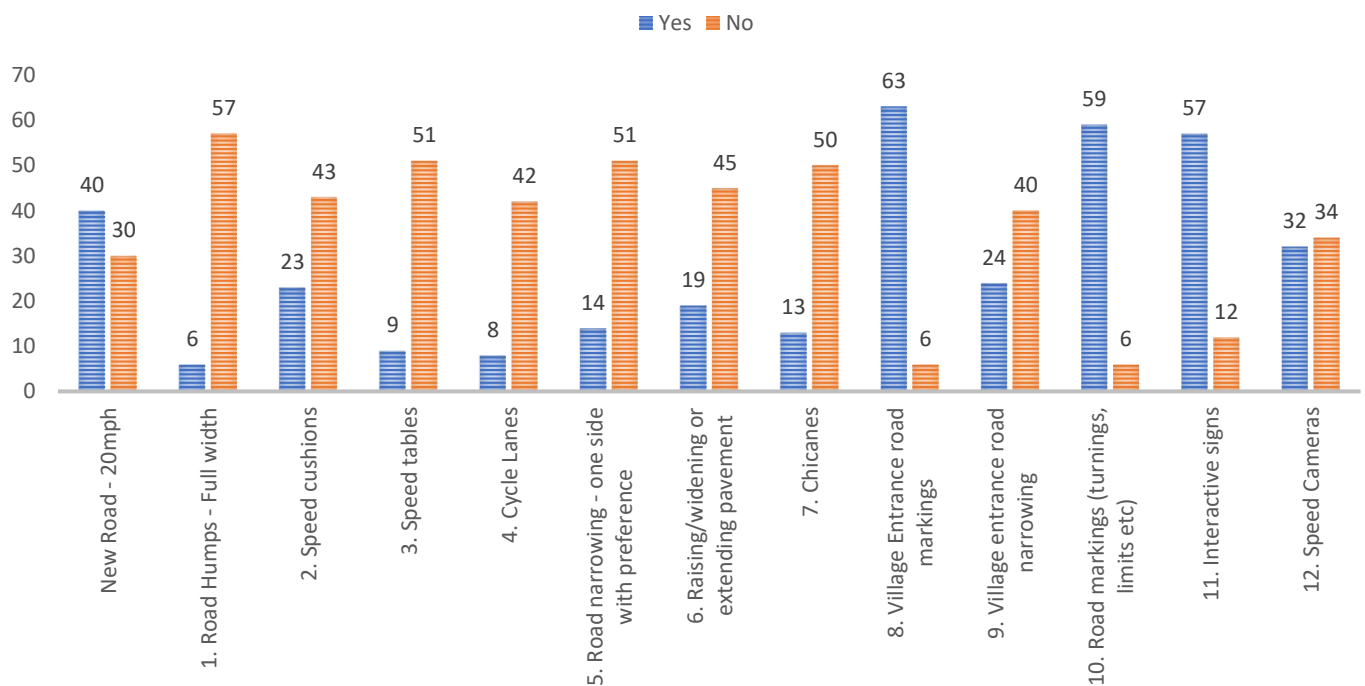

PARISH COUNCIL 20MPH SURVEY RESULTS

ALL RESPONSES - TRAFFIC MEASURES FOR NEW ROAD

NEW ROAD RESIDENT RESPONSES - FOR NEW ROAD TRAFFIC MEASURES

ALL RESPONSES - TRAFFIC MEASURES FOR BLEWBURY ROAD

BLEWBURY ROAD RESIDENT RESPONSES - FOR BLEWBURY ROAD TRAFFIC MEASURES