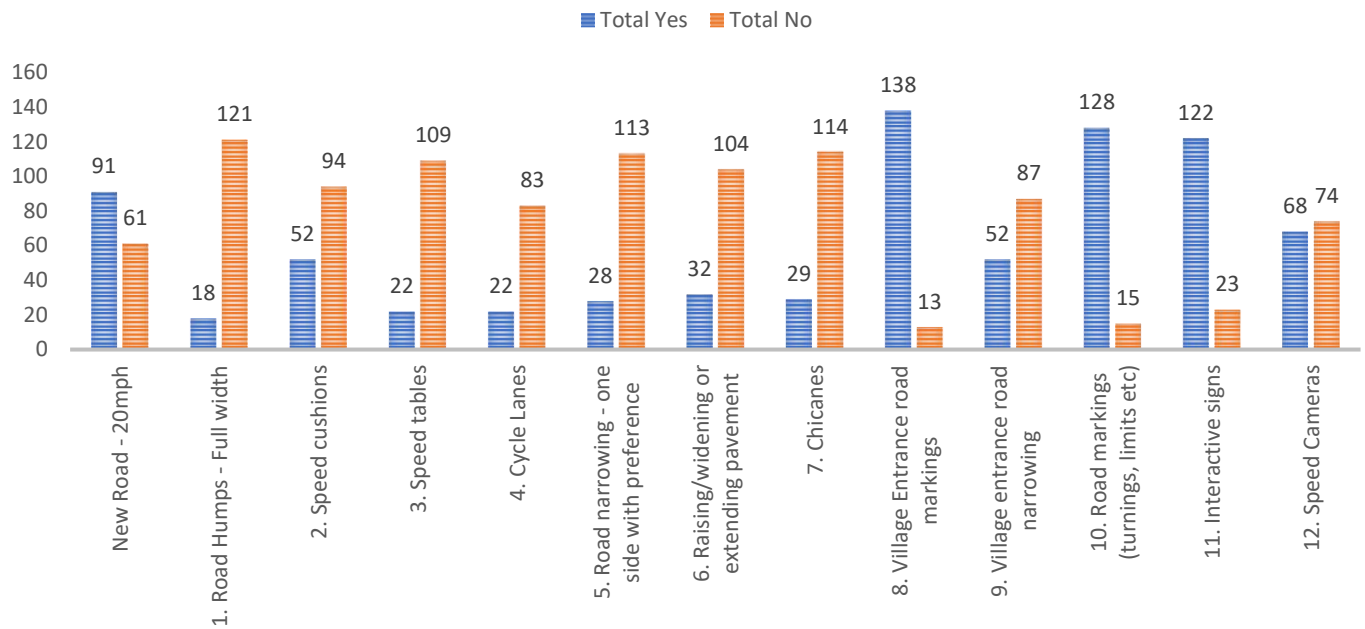

PARISH COUNCIL 20MPH SURVEY RESULTS

ALL RESPONSES - TRAFFIC MEASURES FOR NEW ROAD

NEW ROAD RESIDENT RESPONSES - FOR NEW ROAD TRAFFIC MEASURES

ALL RESPONSES - TRAFFIC MEASURES FOR BLEWBURY ROAD

BLEWBURY ROAD RESIDENT RESPONSES - FOR BLEWBURY ROAD TRAFFIC MEASURES