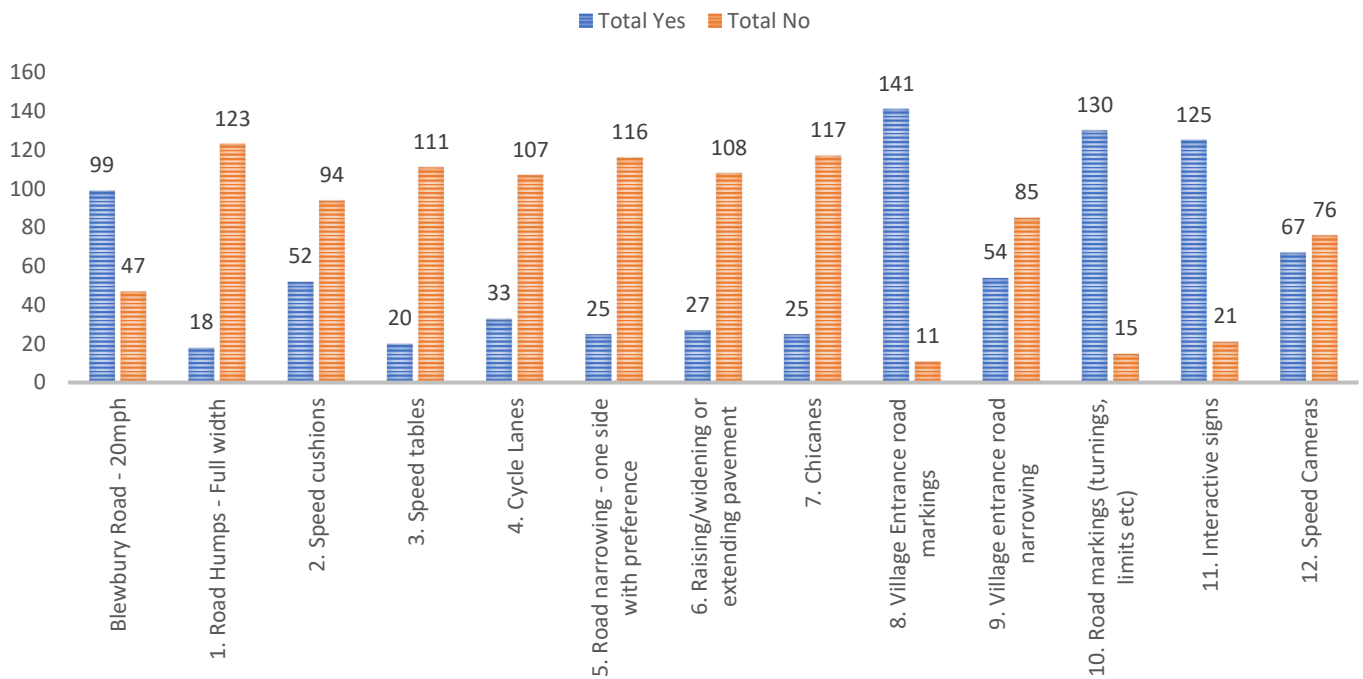

PARISH COUNCIL 20MPH SURVEY RESULTS

ALL RESPONSES - TRAFFIC MEASURES FOR NEW ROAD

NEW ROAD RESIDENT RESPONSES - FOR NEW ROAD TRAFFIC MEASURES

ALL RESPONSES - TRAFFIC MEASURES FOR BLEWBURY ROAD

BLEWBURY ROAD RESIDENT RESPONSES - FOR BLEWBURY ROAD TRAFFIC MEASURES